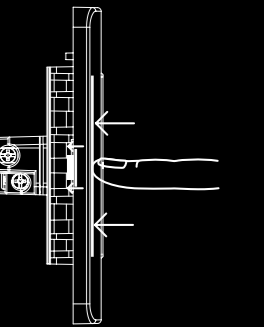

ENABLED BY A NEW PHYSICS

Switch designs are limited by many factors, primarily the switch mechanism. The patent-pending “impress” (iso-motion-press) mechanism ensures the switch dolly remains stationary when it is “on” or “off”, and at the same time occupying a much smaller footprint. Freedom in design has become a reality.

Enabled by impress.mechanism, ZENcelo makes the future flatter than you ever imagined.