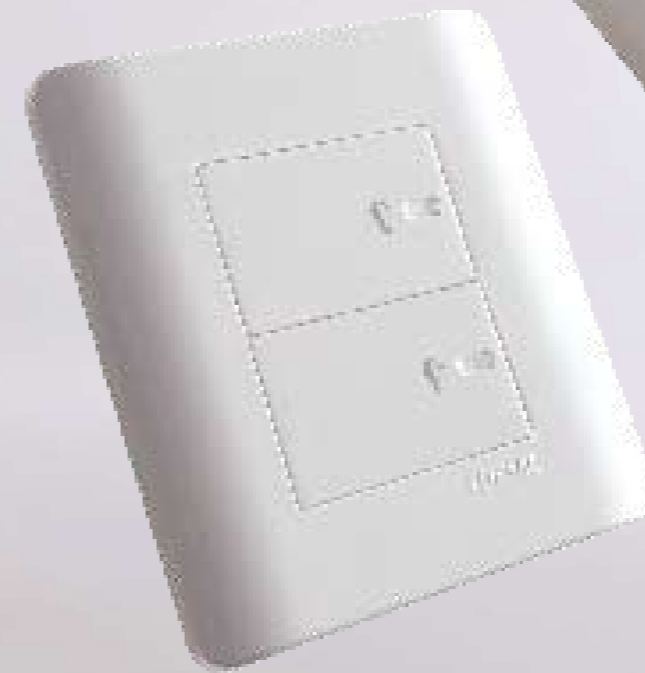

THE REVOLUTIONARY FULL-FLAT SWITCH

The Full-Flat form factor has redefined many facets in life. Aeroplane seats. TVs. Mobile phones. Electric stoves... And now switches.

Aesthetically pleasing flat switches are in fact available. But only exclusive to luxurious electronic switches and lighting automation systems. The ZENcelo Full-Flat switch has been created for the majority who use electro-mechanical switches. Even on switches you never imagined can be Full-Flat...

With ZENcelo, luxury is no longer defined by price. But by wisdom - and style.