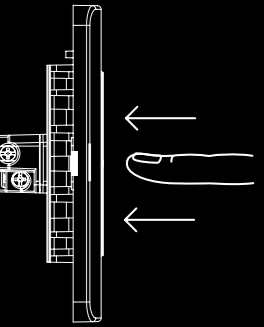

ENABLED BY A NEW PHYSICS

Switch designs are limited by many factors, primarily the switch mechanism. The patent-pending “impress” (iso-motion-press) mechanism ensures the switch dolly remains stationary when it is “on” or “off”, and at the same time occupying a much smaller footprint. Freedom in design has become a reality.

Enabled by impress.mechanism, ZENcelo makes the future flatter than you ever imagined.