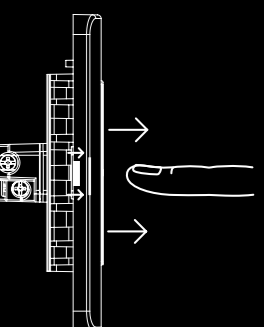

ENABLED BY A NEW PHYSICS

Switch designs are limited by many factors, primarily the switch mechanism. The patent-pending “impress” (iso-motion-press) mechanism ensures the switch dolly remains stationary when it is “on” or “off”, and at the same time occupying a much smaller footprint. Freedom in design has become a reality.

Enabled by impress.mechanism, ZENcelo makes the future flatter than you ever imagined.